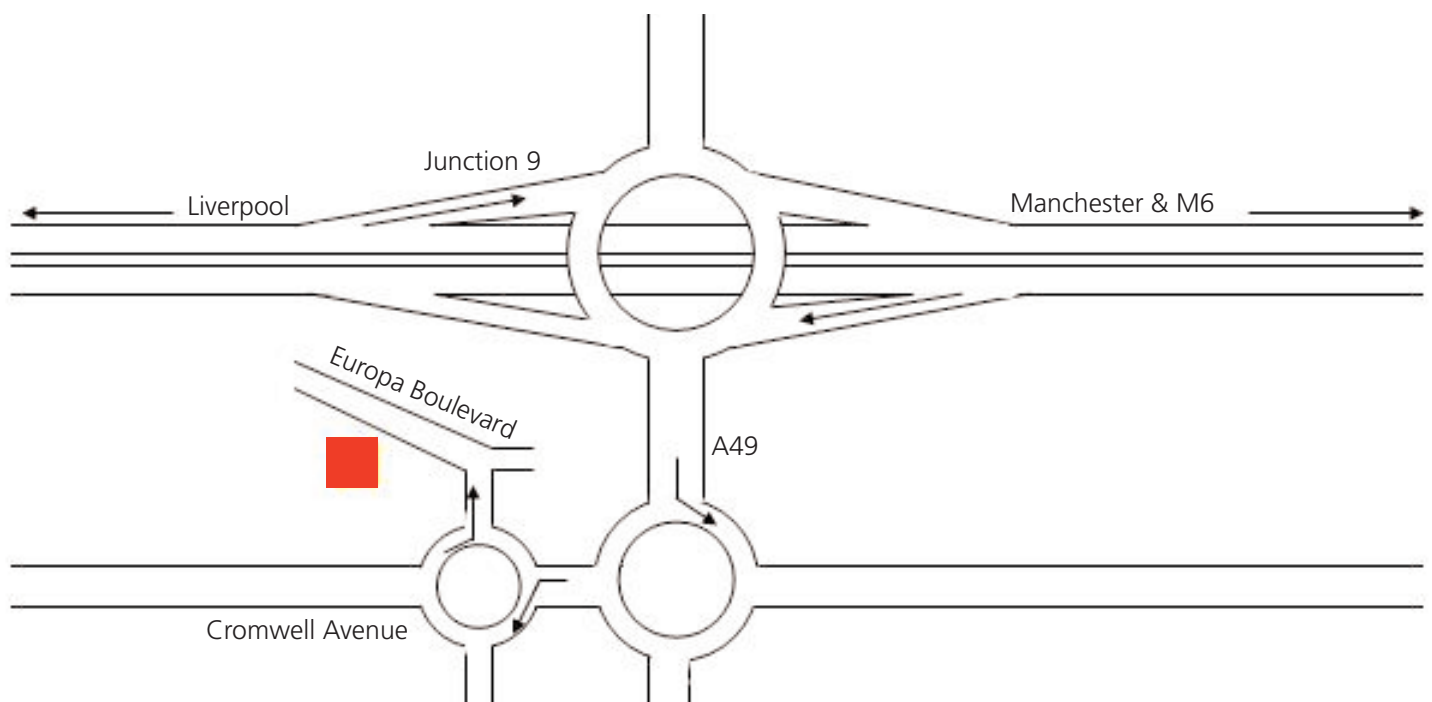

Customer Service Centres

Warrington Depot

Jungheinrich UK Limited
Europa Boulevard
Gemini Business Park
Warrington
WA5 7TX
Tel: 01925 625400

By Road

Leave the M62 at junction 9, take the A49 southbound into Winwick Road.

At the first roundabout turn right onto the A574 Cromwell Avenue and proceed until the second roundabout.

Turn right at the second roundabout and then left onto Europa Boulevard.
Jungheinrich is situated on the left.