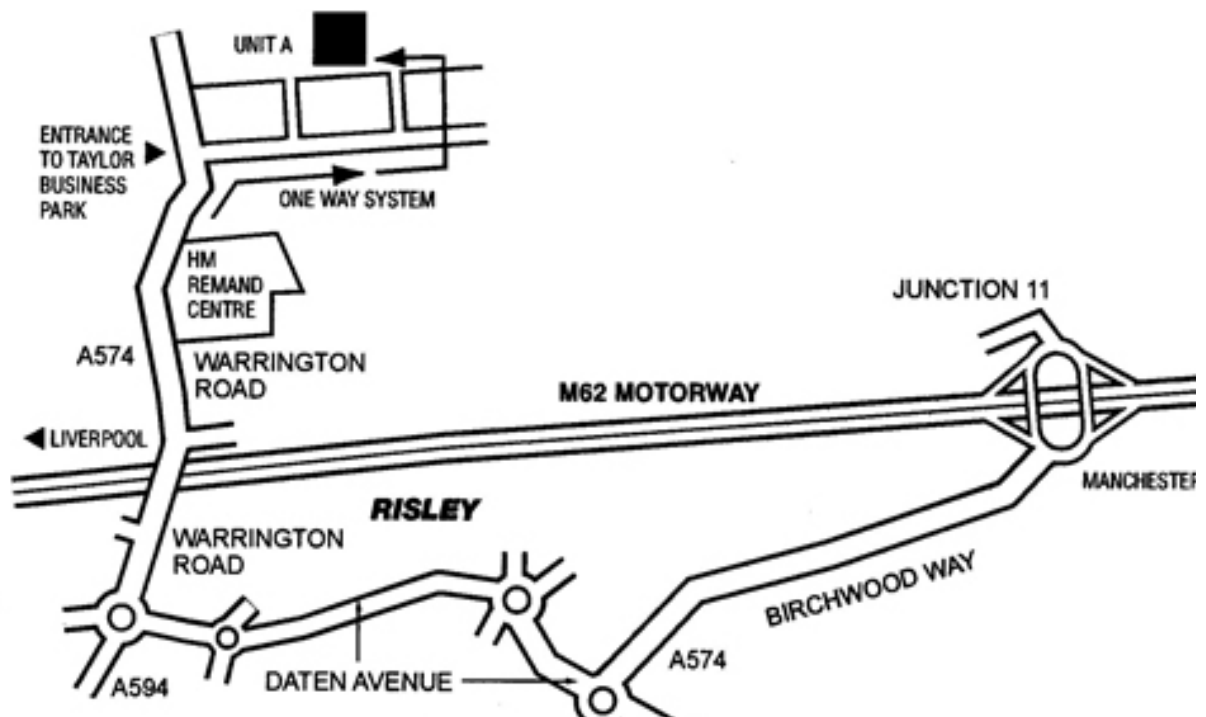

Customer Service Centres

Risley Depot

Jungheinrich UK Limited
Unit A - Workshop
Taylor Business Park
Risley
Warrington
WA3 6BL
Tel: 01925 625454

By Road

Leave the M62 at junction 11 and straight ahead onto the A574, Birchwood Way signposted Warrington, East Birchwood. After 0.9 miles take the 3rd exit off the roundabout onto Daten Avenue.

Continue on Daten Avenue straight across 2 further roundabouts. An the 4th roundabout take the 3rd exit onto Warrington Road.

Proceed past HM Remand Centre and Taylor Business Park is first on the right.

By Rail

Nearest station is Birchwood. Please contact us in advance for taxi information or to arrange transport.

By Air

Nearest airport is Manchester International. Please contact us in advance for taxi information or to arrange transport.