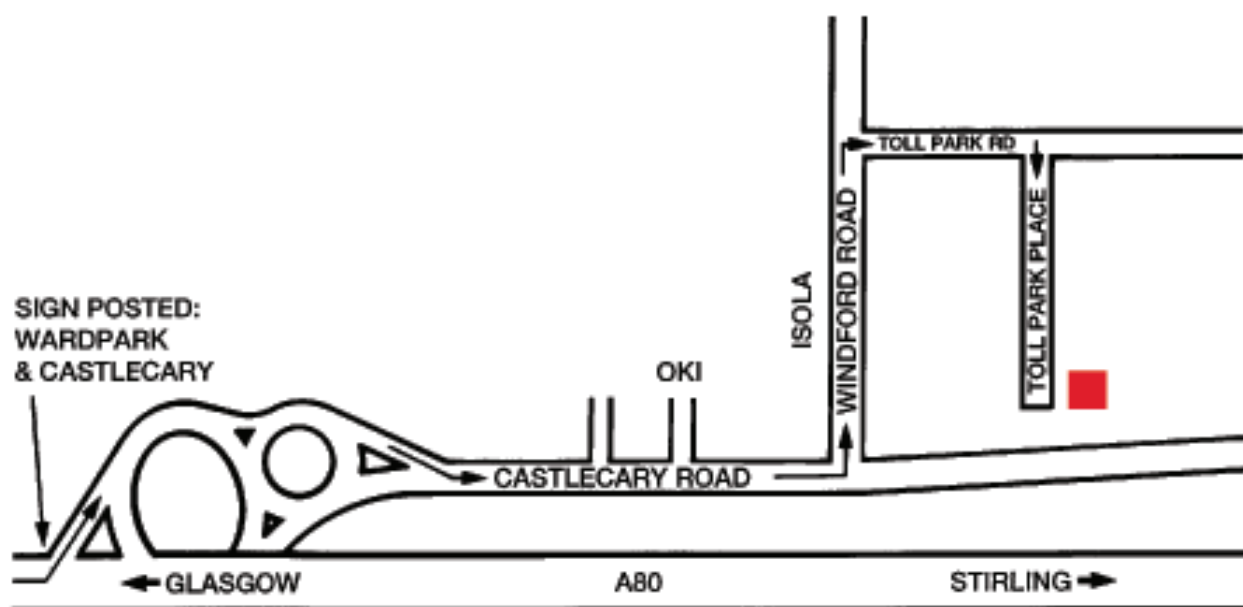

Customer Service Centres

Cumbernauld Depot

Jungheinrich UK Limited
45 Tollpark Place
Wardpark East
Cumbernauld
G68 0LN
Tel: 01236 738338

By Road

From Glasgow head north on the A80 turning onto the A8011, signposted Wardpark and Castlecary. Take the 2nd exit onto the Castlecary road, straight on at the next roundabout (OKI is on your left) and then next left at the corner of ISOLA into Wyndford Road. Take the first right into Tollpark Road and first right again onto Tollpark Place. Our offices are located at the end of the road on the left.

From Stirling head south on the A80 and take the A8011, signposted Catlecary and Wardpark. Turn right at the T-Junction, over the dual carriageway and under the railway arches, proceeding up the hill past Castlecary House Hotel on your left. Then take the second turning on the left after the hotel into

Tollpark Road and first right onto Tollpark Place. Our offices are located at the end on the left.

By Air

Nearest airport is Glasgow or Edinburgh. Please contact us in advance for taxi information or to arrange transport.