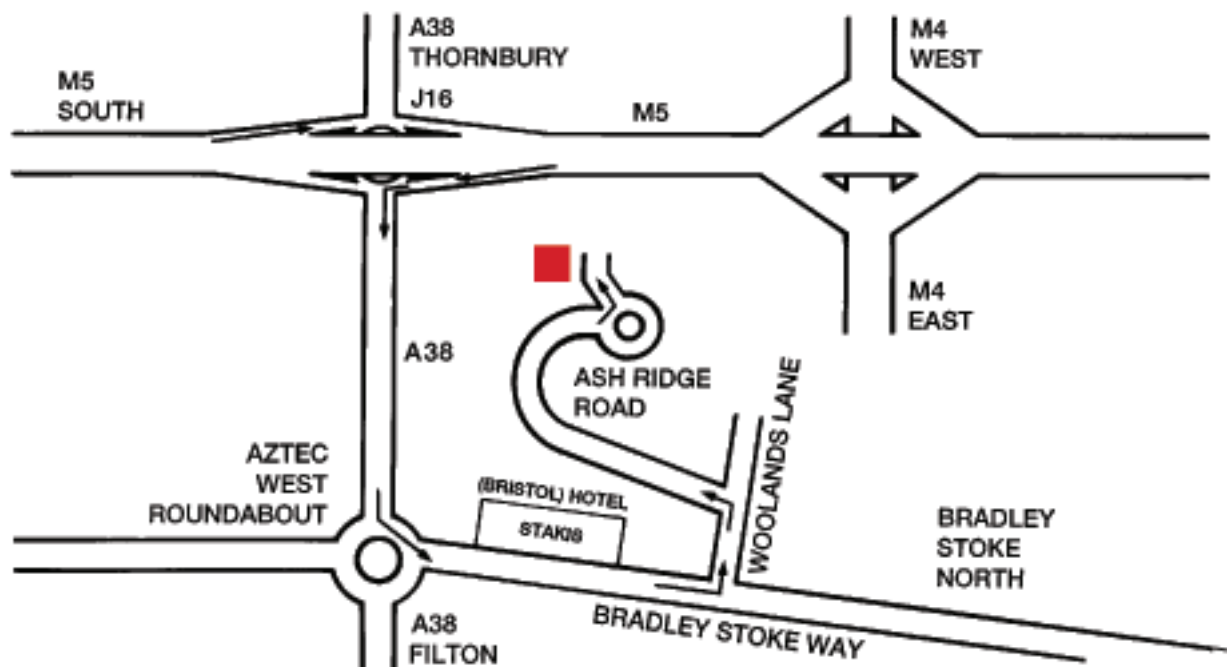

Customer Service Centres

Bristol Depot

Jungheinrich UK Limited
Orpen Park
Ash Ridge Road
Almondsbury
Bristol
BS32 4QD
Tel: 01454 616898

By Road

From the M5, exit at junction 16 and follow the A38 towards Filton. Turn left at the next roundabout, then first left and first left again onto Ash Ridge Road, follow the road round, passing the Hilton Hotel and Securicor on your left.

Turn left at the roundabout opposite Carns and Brown and our office is situated at the end on the left.

By Rail

Nearest station is Patchway. Please contact us in advance for taxi information or to arrange transport.