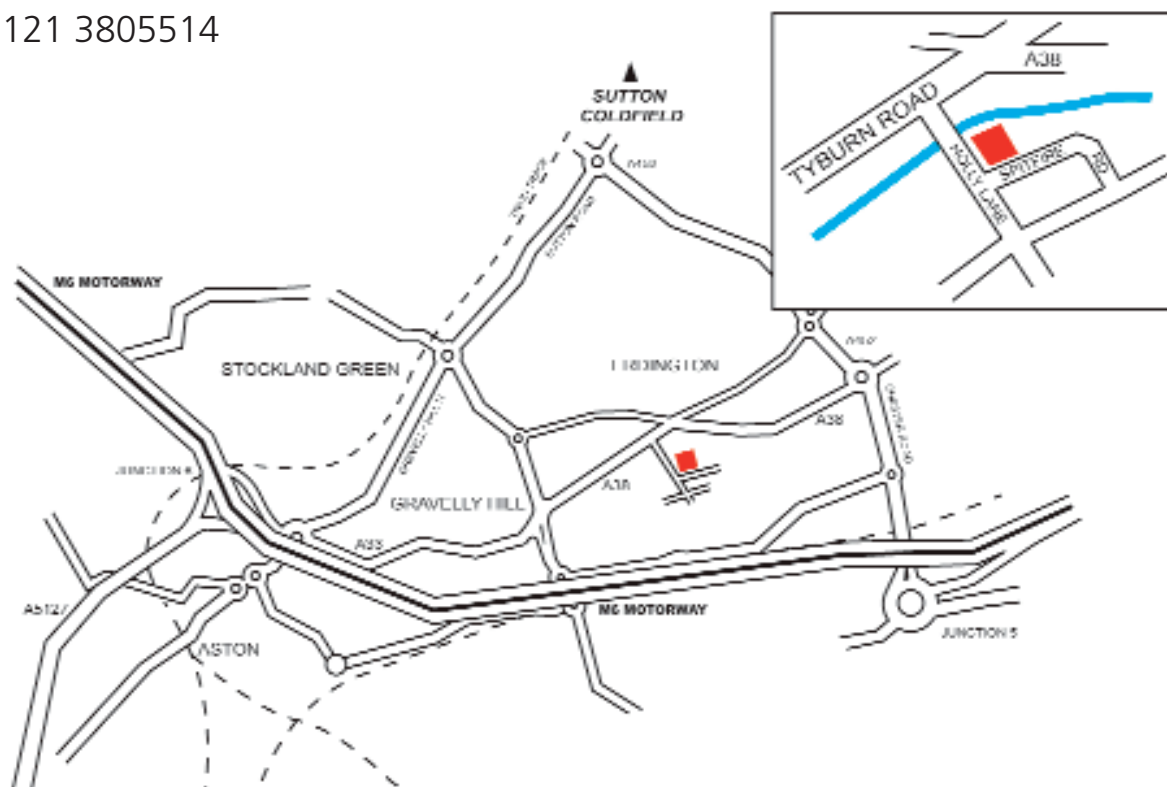

Customer Service Centres

Birmingham Depot

Jungheinrich UK Limited

Units 4 & 5

Holly Park

Holly Lane

Erdington

Birmingham

B24 9PD

Tel: 0121 3805514

By Road

From the South: Leave the M6 at junction 5, then at the roundabout take the 3rd exit onto Chester Road, A452 signposted Sutton Coldfield, Brownhills.

At Spitfire Island roundabout, take the 2nd exit onto Chester Road, A452 signposted Brownhills.

At Tyburn House Island roundabout take the 1st exit onto Kingsbury Road, A38 signposted Motorway M6, city centre.

Continue forward onto Kingsbury Road, A38 entering Erdington. Keep in the left hand lane, then at the traffic lights turn left onto the A38, signposted City Centre.

Turn left onto Holly Lane.

Jungheinrich is on the junction of Holly Lane and Spitfire Road.

From the North: Leave the M6 motorway at Junction 6.

Follow the signs for A38 Lichfield.

Follow this road for approximately 2 miles, passing through 5 sets of traffic lights (excluding pedestrian crossing lights). When you see a large red building called "Access Storage", get into the right hand lane and turn right at the 6th set of lights, signposted Holly park Industrial Estate.